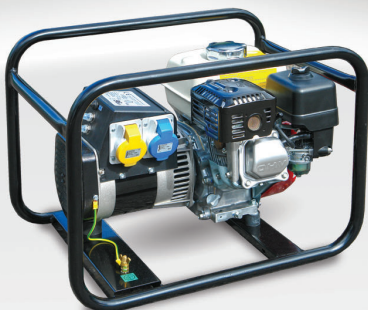

MG 3000

UK Rental 3kVA Petrol Generator

When looking for a robust, reliable, good quality 3kVA petrol generator look no further than our MG 3000.

**Optional
Extras**

Longrun
tank

Features

- 3kVA (230v/110v)
AC Aux Power
- Mecc Alte alternator
- Honda petrol engine
- Strong wrap around frame
- Only 37 Kgs

Performance

Alternator	Mecc Alte
Single Phase Power - kVA (110v)	3
Single Phase Power - kVA (230v)	3

Three Phase Power - kVA (400v)	N/A
Noise Level	LWA=96 dBa@7m=71
Insulation Class	H
Mechanical Protection - IP	23

Engine

Make	Honda
Type	GX160
Fuel	Petrol
Number of Cylinders	1
Power - HP	5.5

Engine Speed - rpm	3000
Cooling	Air
Fuel Consumption - Litres/hour	1
Fuel Tank Capacity - litres	3.6
75% Average Operating Hours - hours	3.6
Starting System	Recoil

Dimensions (Machine only)

Length - 590 mm	Width - 410 mm
-----------------	----------------

Height - 445 mm	Weight - 37 Kg
-----------------	----------------

Socket Configuration

	3ph (400V)		1ph (230V)		1ph (110V)	
	32A	16A	32A	16A	32A	16A
MG 3000	-	-	-	1	-	1